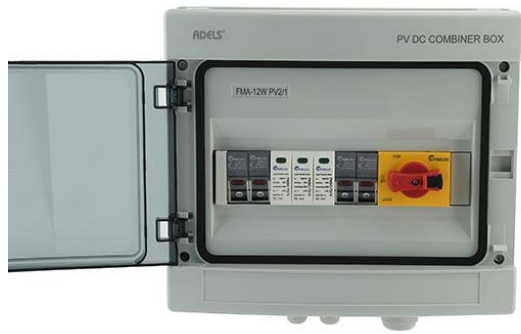

Wenzhou Feimai Electric Co., Ltd.

Address: No.75 Xinguang Avenue, Xinguang Industrial Zone, Liushi, Yueqing City, Zhejiang Province, P.R.China.

Phone:+86-13968753197

Fax:+86-577-62797770

Tel:+86-577-62797750

E-mail:sale@adels-solar.com