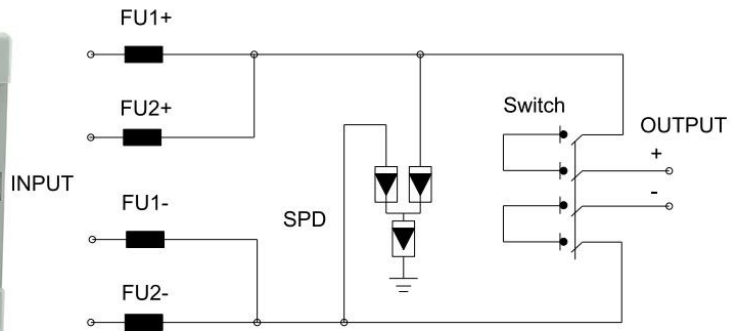

Wenzhou Feimai Electric Co., Ltd.

Address: No.75 Xinguang Avenue, Xinguang Industrial Zone, Liushi, Yueqing City, Zhejiang Province, P.R.China.

Phone:+86-13968753197

Fax:+86-577-62797770

Tel:+86-577-62797750

E-mail:sale@adels-solar.com